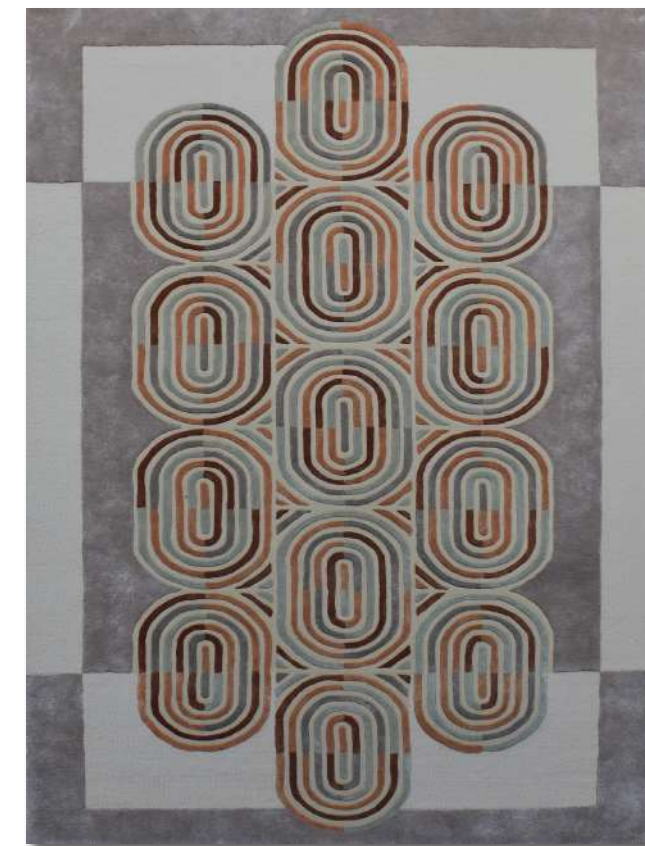

Design: HT-048
Quality: Hand Tufted
Colour: Multi
Size: 3.00 x 2.00
Material: Semi Worsted
N.Z. Wool & Tencel