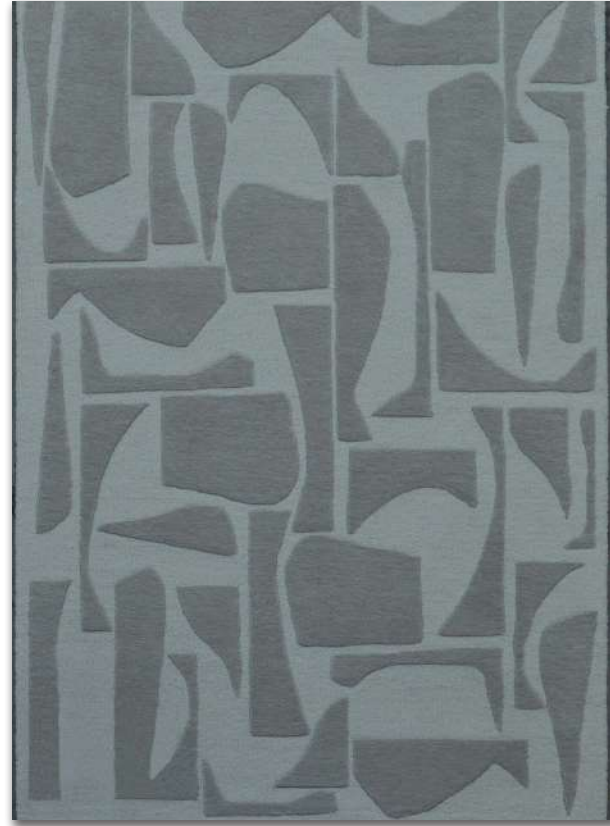

Design: HT-025
Quality: Hand Tufted
Colour: Grey / Multi
Size: 1.20 x 1.80
Material: N.Z. Blend Wool