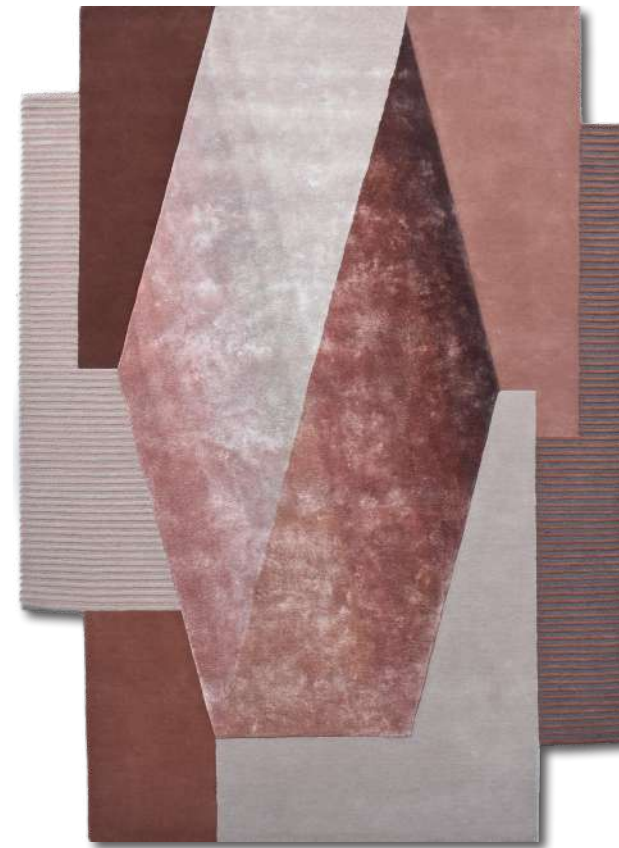

Design: HT-052

Quality: Hand Tufted

Colour: Multi

Size: 3.00 x 2.28

Material: Semi Worsted
N.Z. Wool & Tencel

*Your design, your size—
carpets made just for you!*